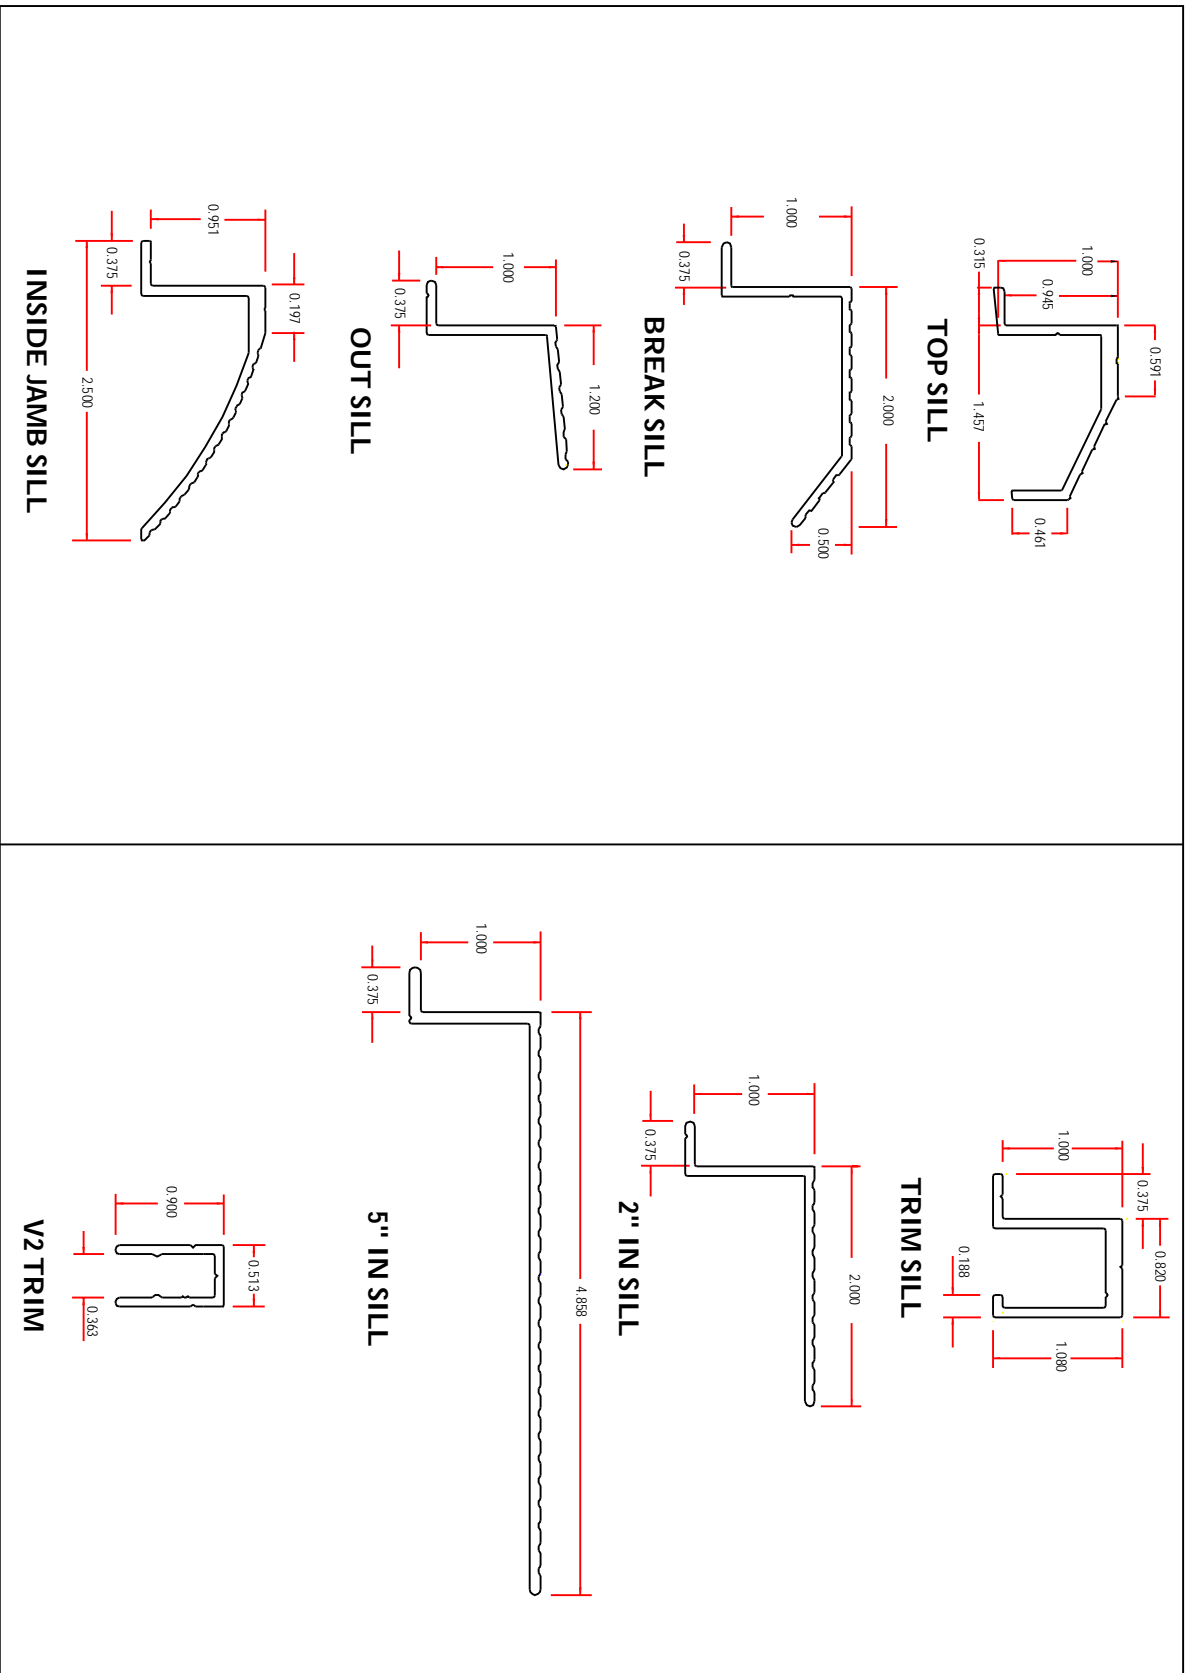

PHANTOM ALUMINUM SILL ADAPTERS

All dimensions are given in inches

Creator:	Date:	Revision:
NDR	03/07/2006	Rev:
Drawing Title:		
PSPHANSILLADAPTORS02		
© 2010 Phantom Mfg. Intl Ltd.		Scale:
		1 : 1