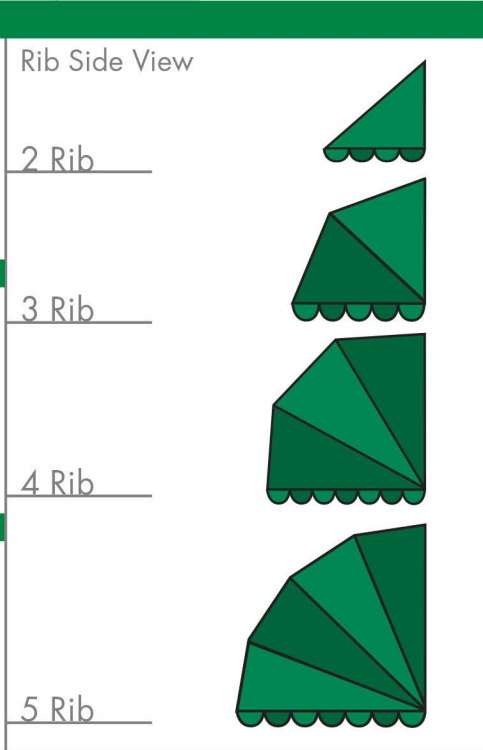

Rectangular	Ribs	Projection	Width
	2	from 16" up to 36"	from 1'6" up to 24'
	3	from 16" up to 48"	from 1'6" up to 24'
	4	from 16" up to 60"	from 1'6" up to 24'
	5	from 16" up to 60"	from 1'6" up to 24'
Elongated Dome	Ribs	Projection	Width
	2	from 24" up to 36"	from 5' up to 15'
	3	from 24" up to 36"	from 5' up to 20'
	4	from 24" up to 48"	from 5' up to 20'
	5	from 24" up to 60"	from 5' up to 20'
Round	Ribs	Projection	Width
	2	from 2' up to 5'	from 4' up to 10'
	3	from 2' up to 6'	from 4' up to 12'
	4	from 2' up to 7'	from 4' up to 14'
	5	from 2' up to 7'	from 4' up to 14'